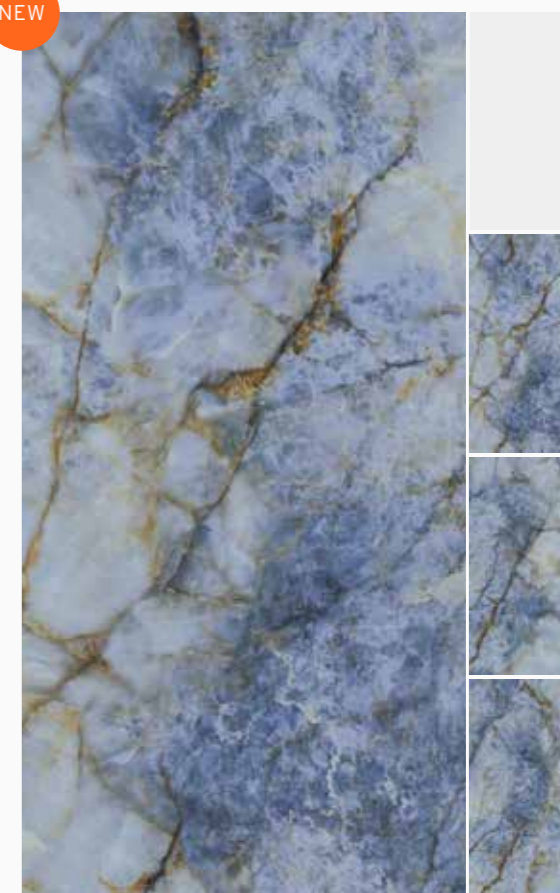

Riviera Blue

Marble | Polished | Cold

Available sizes: no. of faces

A	120 x 240 cm	3
B	80 x 160 cm	6
C	120 x 120 cm	6
D	60 x 120 cm	12

NEW

GRAPHICS-MIX