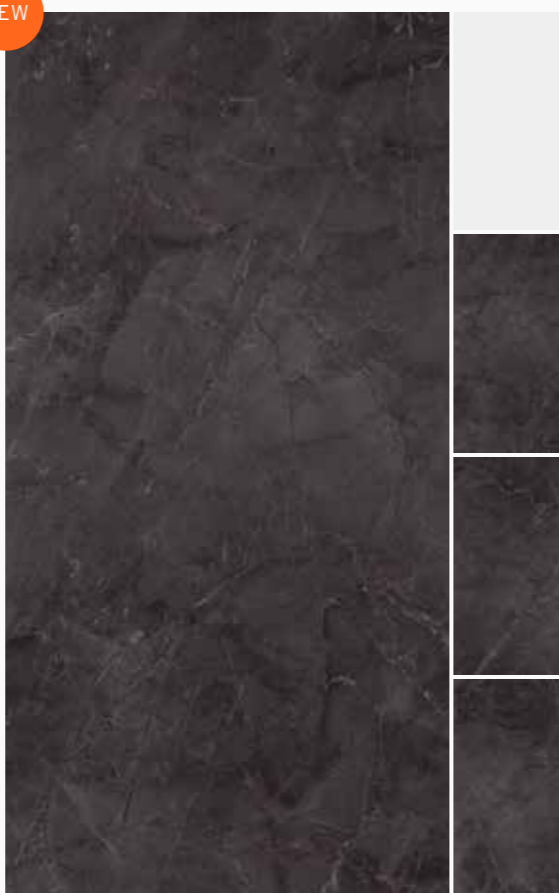

Bullberry Nero

Marble | Polished | Cold

Available sizes: no. of faces

A	120 x 240 cm	3
B	80 x 160 cm	6
C	120 x 120 cm	6
D	60 x 120 cm	12

NEW

GRAPHICS-MIX