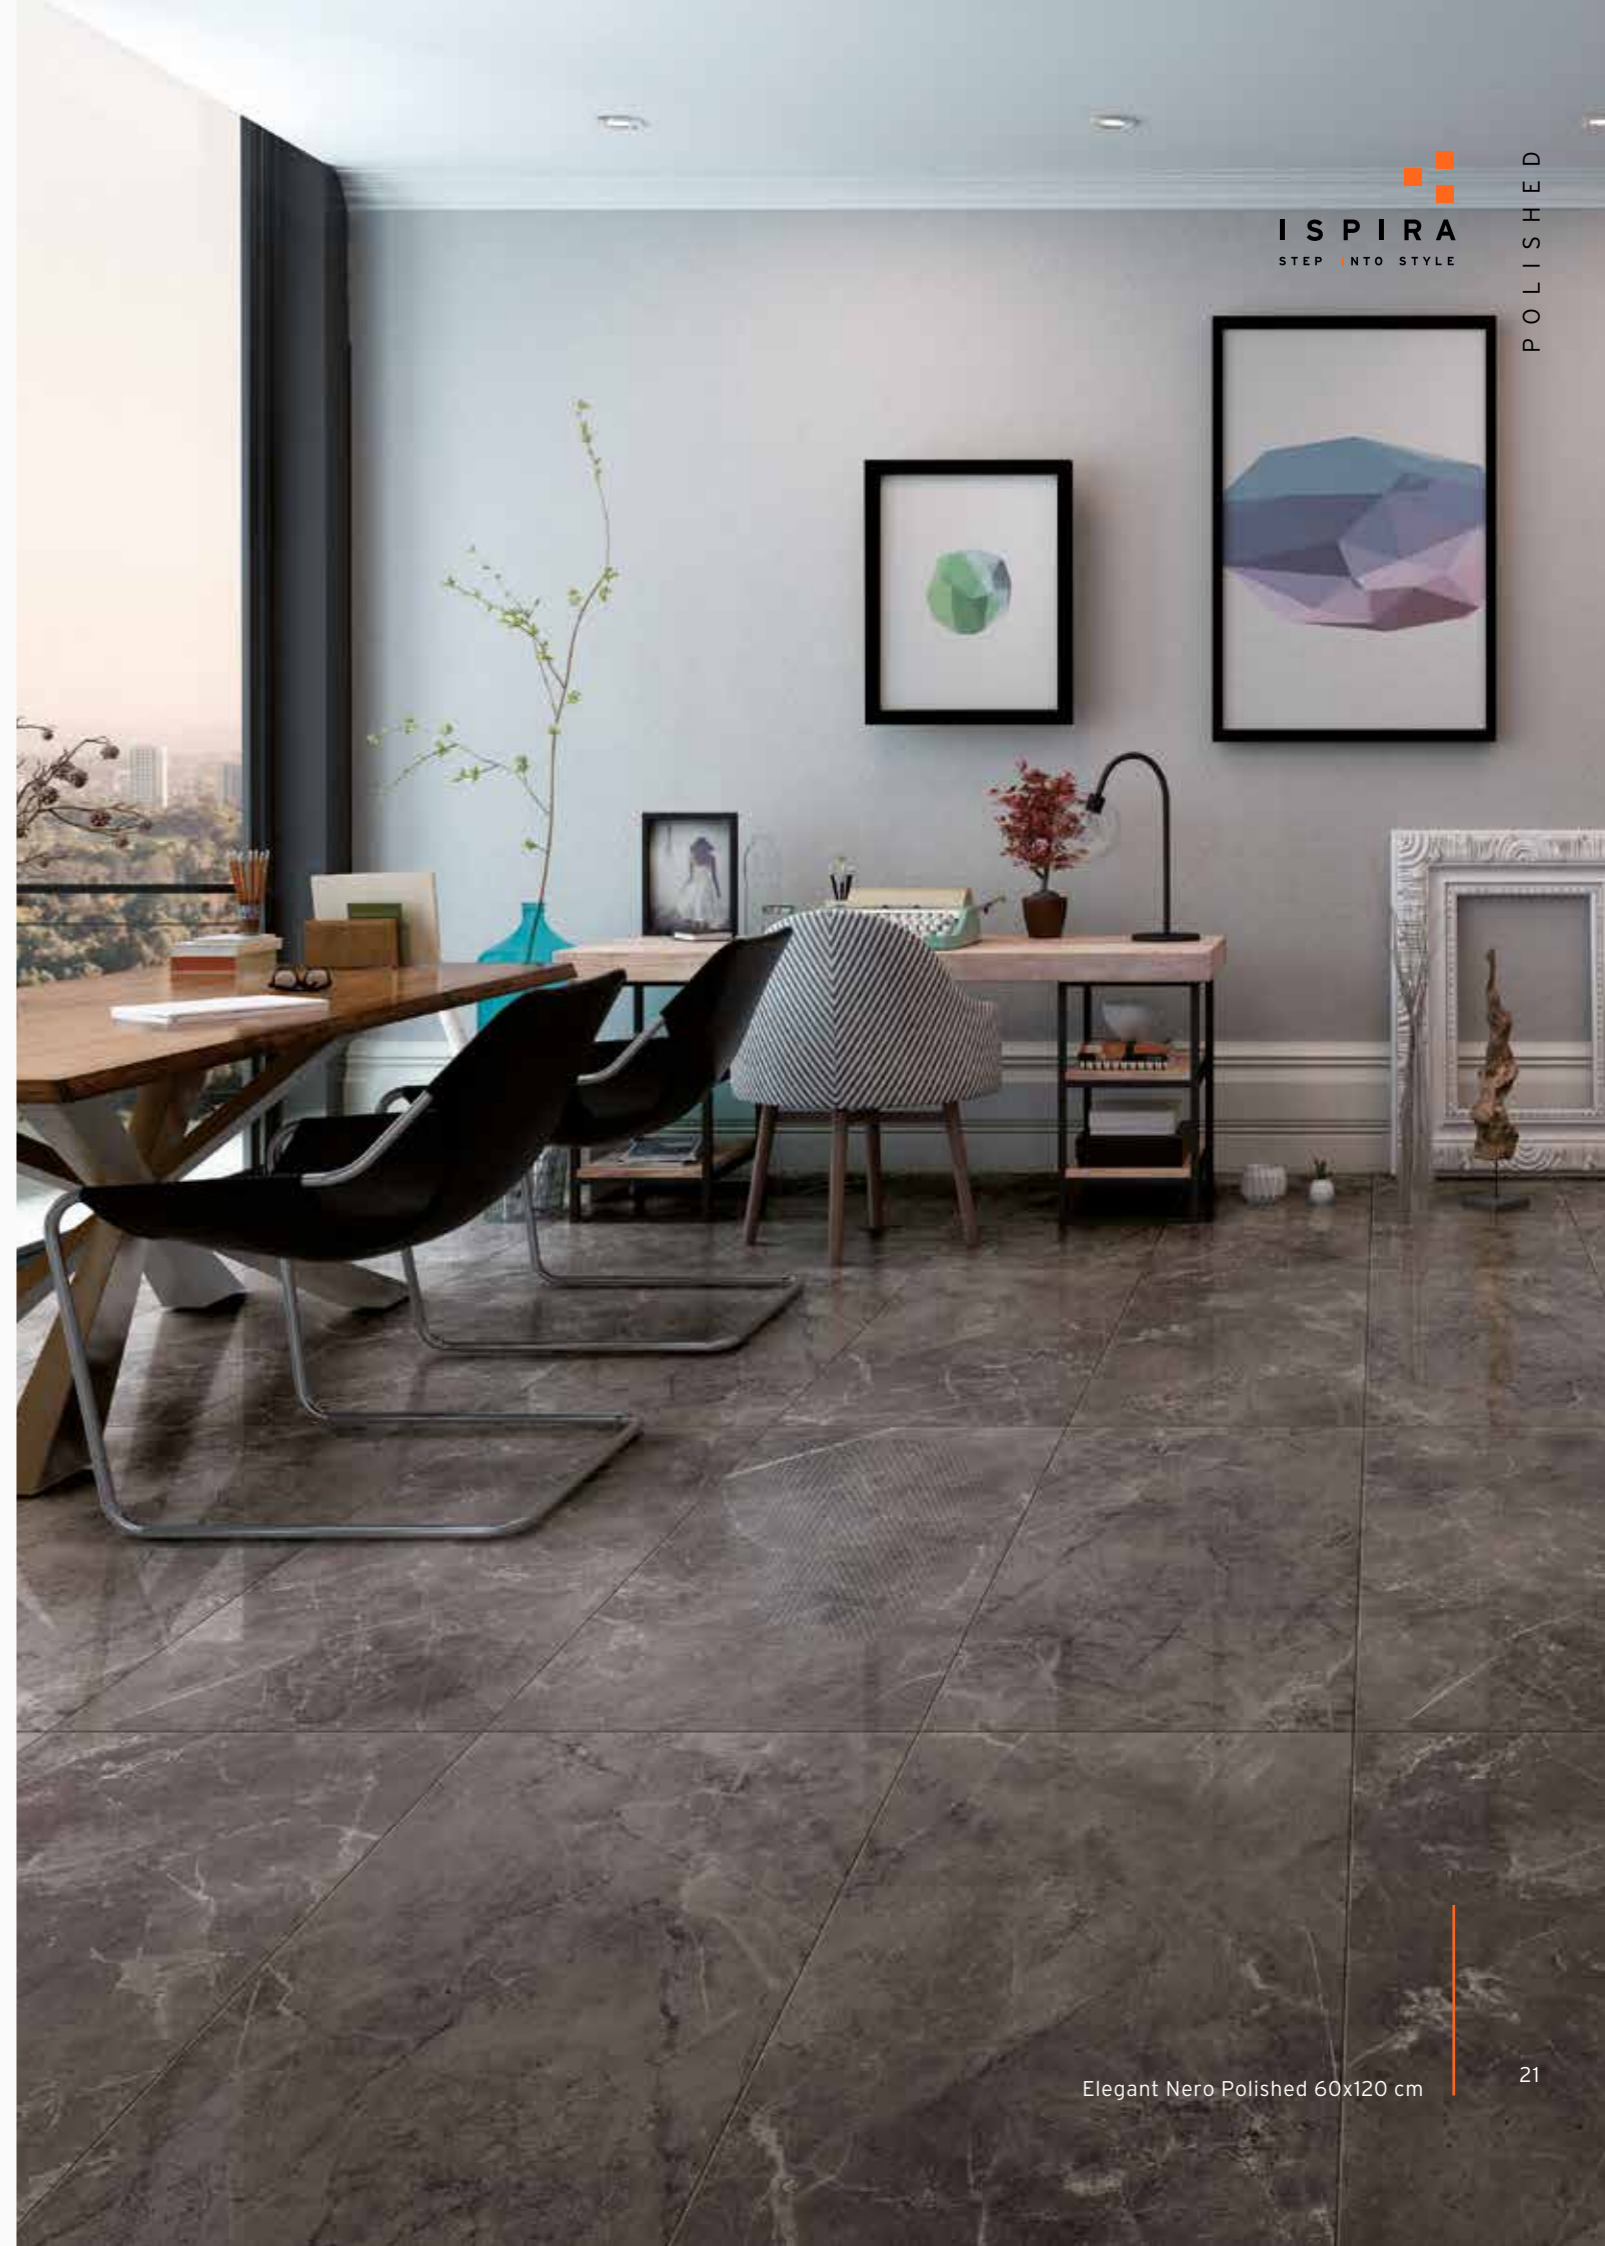

# Elegant Nero

Marble | Polished | Cold

Available sizes: no. of faces

D 60 x 120 cm 6

AVAILABLE ONLY IN 60x120 cm

GRAPHICS-MIX

tile graphics preview have size 60x120 cm

- INDOOR FLOOR & WALL COVERINGS
- INDOOR COMMERCIAL WALL COVERINGS
- STAIN RESISTANT
- CHEMICAL RESISTANT
- EASY TO CLEAN
- UV PROTECTED
- FROST RESISTANT