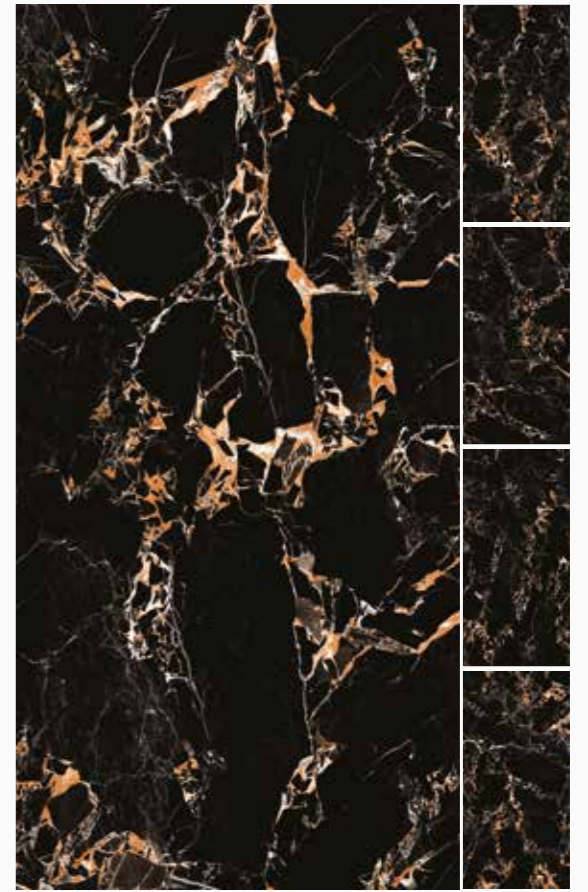

# Golden Portoro

Marble | Polished | Cold

Available sizes: no. of faces

D 60 x 120 cm 6

AVAILABLE ONLY IN 60x120 cm

GRAPHICS-MIX

AVAILABLE ONLY IN 60x120 cm

GRAPHICS-MIX