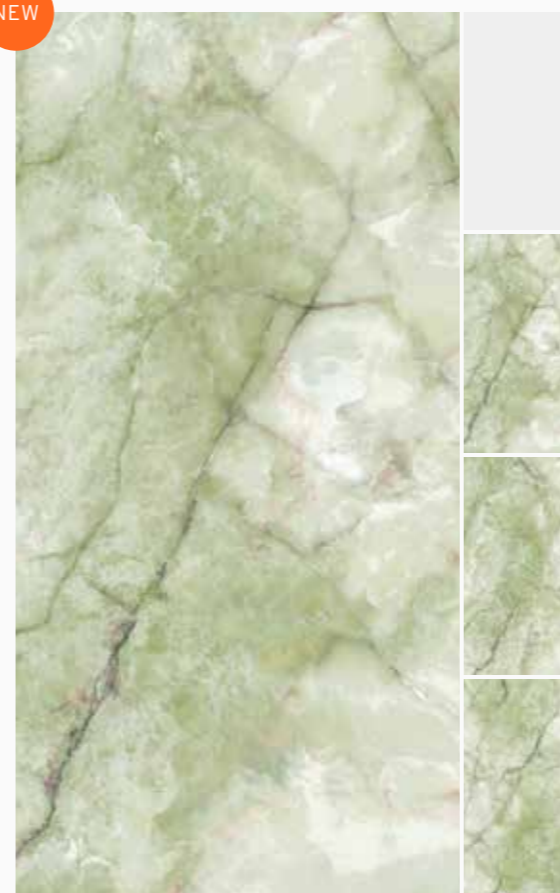

Green Onyx

Marble | Polished | Cold

Available sizes: no. of faces

A	120 x 240 cm	3
B	80 x 160 cm	6
C	120 x 120 cm	6
D	60 x 120 cm	12

NEW

GRAPHICS-MIX