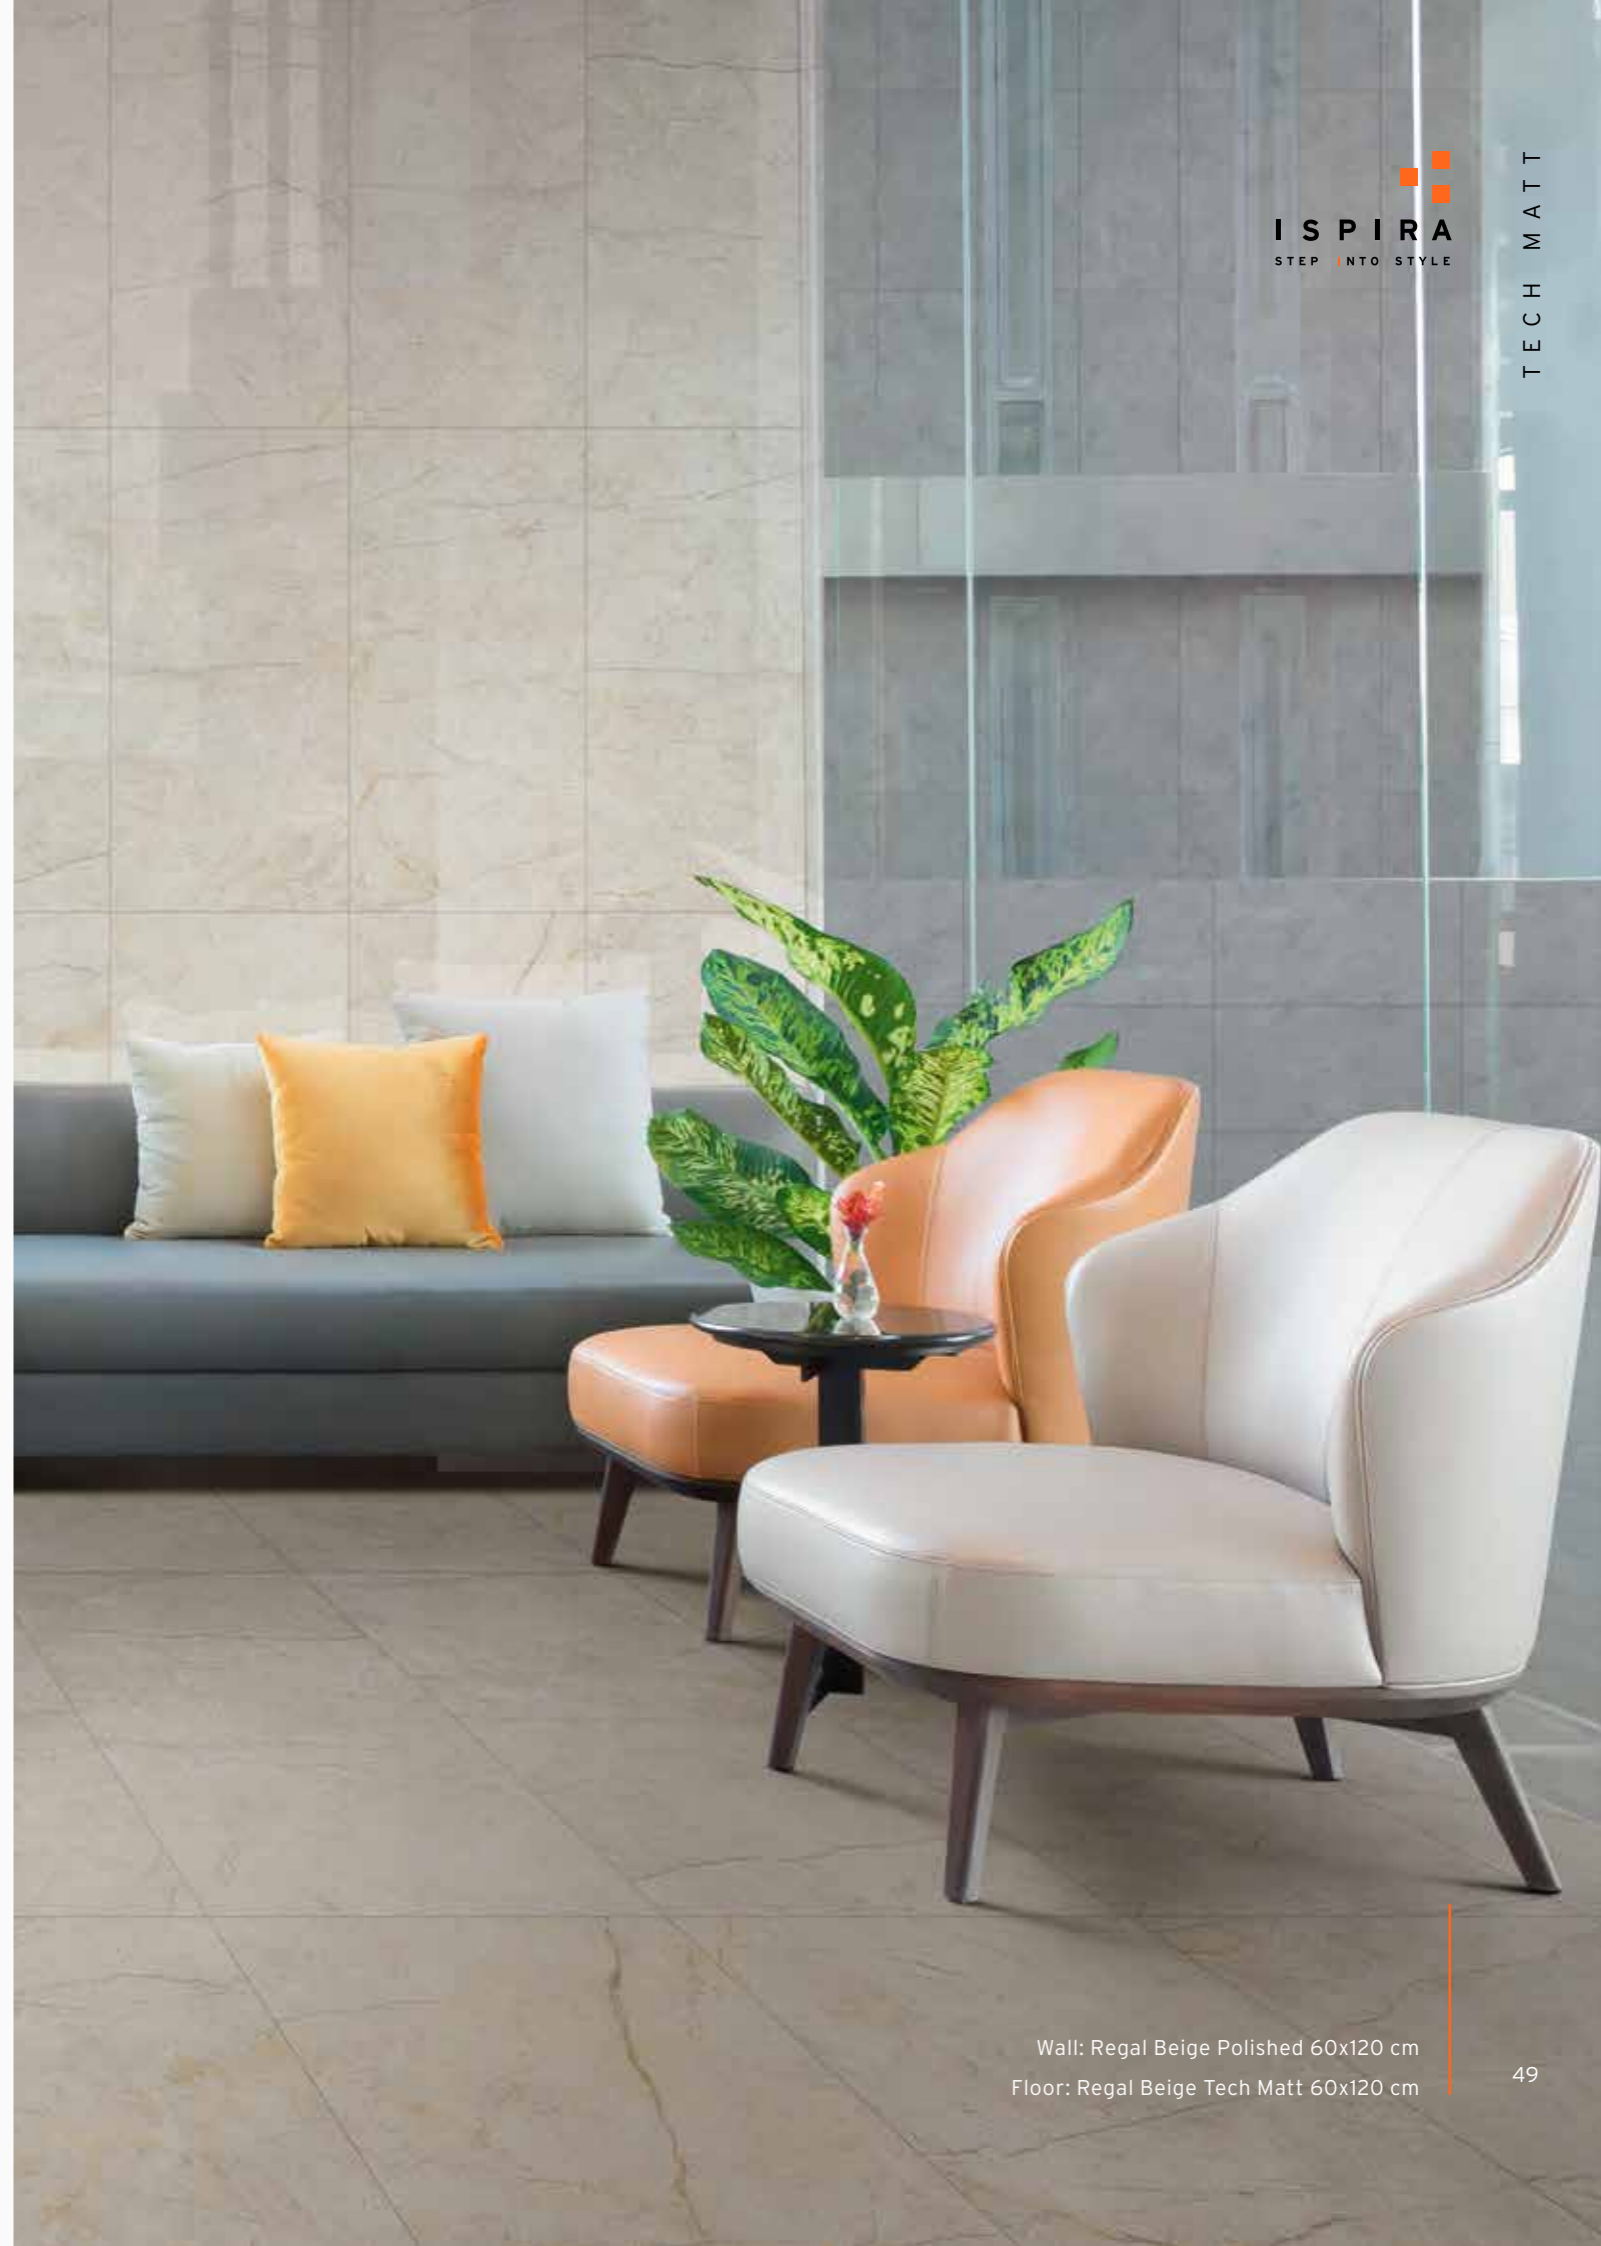

Wall: Regal Beige Polished 60x120 cm
Floor: Regal Beige Tech Matt 60x120 cm