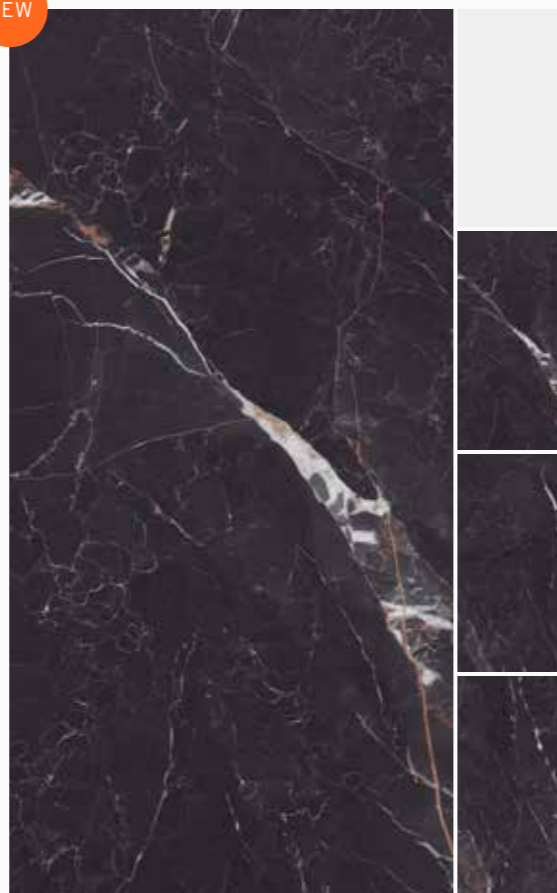

Antigua

Marble | Polished | Cold

Available sizes:	no. of faces
A 120 x 240 cm	3
B 80 x 160 cm	6
C 120 x 120 cm	6
D 60 x 120 cm	12

NEW

GRAPHICS-MIX