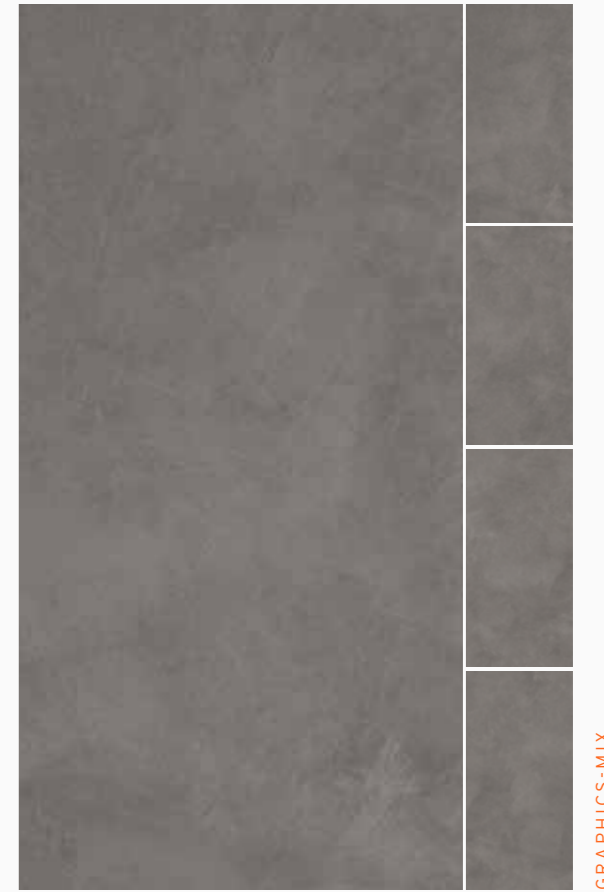

Stained Concrete Nero

Concrete | Matt | Cold

Available sizes:	no. of faces
B 80 x 160 cm	4
D 60 x 120 cm	4
E 60 x 60 cm	8

GRAPHICS-MIX